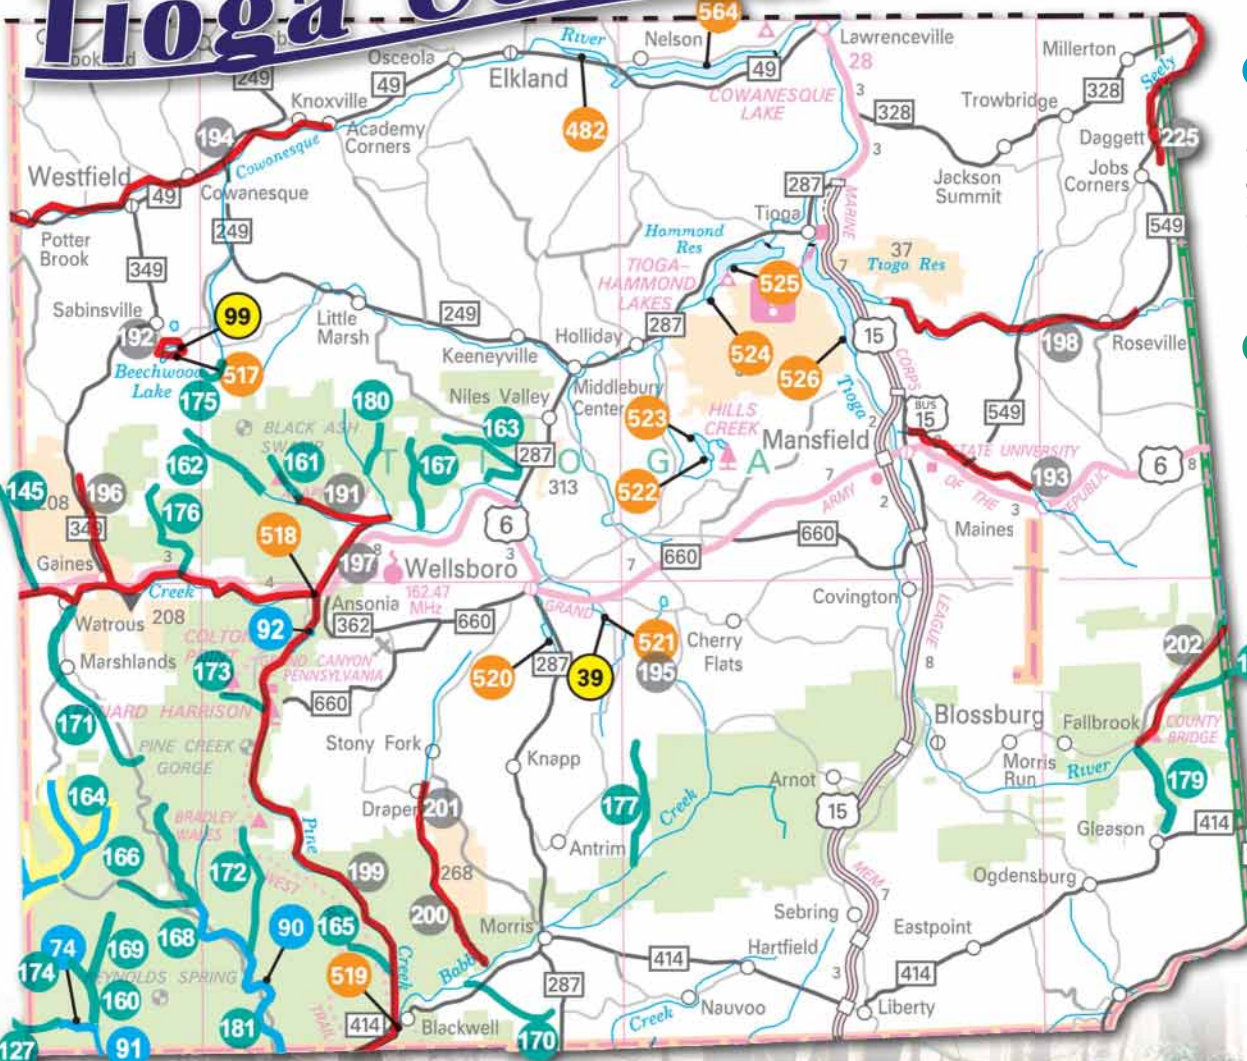

Pennsylvania Wilds

Tioga County

● IMPOUNDMENT & LAKE SPECIAL REGULATION AREAS

- 39 Hamilton Laket, lm, yp, bh, p, cr
- 99 Beechwood Lake.....t, w, p, lm, sm, yp, cr, bg, c, sf

● FLOWING WATER SPECIAL REGULATION AREAS

- 74 Francis Brancht (*Fly Fishing Only*)
- 90 Cedar Runt (*Trophy Trout Area*)
- 91 Slate Runt (*Fly Fishing Only*)
- 92 Pine Creekt (*DHAL 1.1 mile*)

● CLASS A WILD TROUT STREAMS

- 127 Francis Branch
- 145 Phoenix Run
- 160 Apple Tree Hollow
- 161 Asaph Run Right
- 162 Baker Branch
- 163 Baldwin Run
- 164 Billings Branch
- 165 Bohen Run
- 166 Buck Run
- 167 Canada Run
- 168 Cedar Run (*Trophy Trout Area*)
- 169 Cushman Branch
- 170 Dixie Run
- 171 Elk Run
- 172 Fahnstock Run
- 173 Fourmile Run
- 174 Francis Branch
- 175 Jemison Creek
- 176 Mill Run
- 177 Nickle Run
- 179 South Creek

- 180 Right Branch Straight Run
- 181 Cedar Run (*Trophy Trout Area*)

● APPROVED TROUT WATERS

- 191 Asaph Run
- 192 Beechwood Laket, w, p, lm, sm, yp, cr, bg, c, sf
- 193 Corey Creek
- 196 Long Run
- 197 Marsh Creeks, b, sm, c
- 198 Mill Creek
- 199 Pine Creeks, sm, e, rb, c, f
- 200 Stony Fork Creek
- 201 East Branch Stony Fork
- 202 Tioga River
- 225 Seeley Creek

● COUNTY LAKES AND PUBLIC ACCESS POINTS

- 482 Cowanesque Laket, m, w, lm, yp, cr, p, bg, b, c, cc, cf, sm
- 517 Beechwood Laket, w, p, lm, sm, yp, cr, bg, c, sf
- 518 Pine Creekt (stocked), s, sm, e, rb, c, f
- 519 Pine Creekt (stocked), s, sm, e, rb, c, f
- 520 Nessmuk Lakew, lm, yp, cr, p, bg, b
- 521 Hamilton Laket, lm, yp, hb, p, cr
- 522 Hills Creek Lakem, w, lm, yp, cr, p, bg, b
- 523 Hills Creek Lakem, w, lm, yp, cr, p, bg, b
- 524 Hammond Lakem, lm, yp, cr, p, bg, b, c, cc, sm, w, hb
- 525 Hammond Lakem, lm, yp, cr, p, bg, b, c, cc, sm, w, hb
- 526 Tioga Laket, cr, lm, c, yp, hb, cc
- 564 Cowanesque Laket, m, w, lm, yp, cr, p, bg, b, c, cc, cf, sm